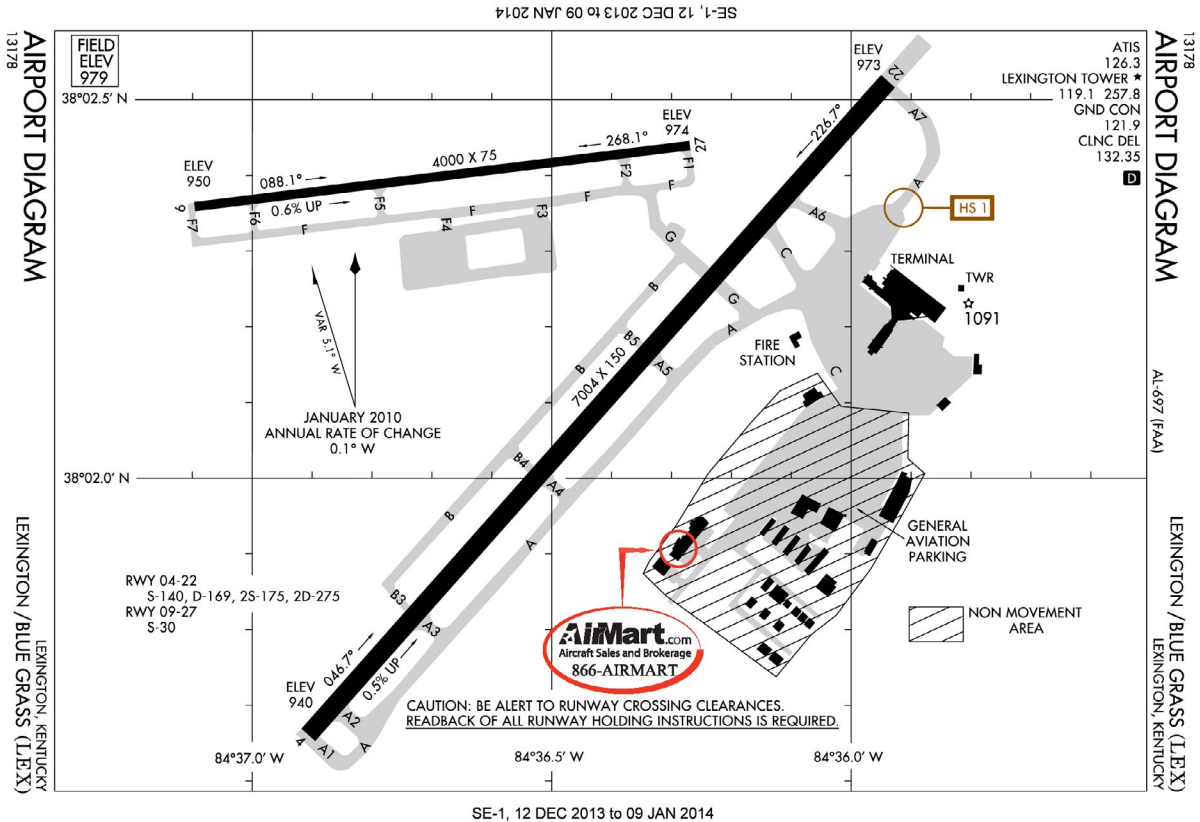

KLEX Information : [Blue Grass Airport](#)

Address: 4000 Terminal Dr, Lexington, KY 40510

Phone: (859) 425-3100

FBO Information : [TAC Air](#)

Address: 4308 Hangar Drive, Lexington, KY 40510

Phone: (859) 255-7724

Services Offered:

- AVGas and Jet A
- Quick turn fuel service available
- De-icing
- Pilot briefing area and weather information center
- Overnight and extended stay hangar and tie-down facilities
- Full service avionics and maintenance
- Phillips Performance Center
- On-site rental cars
- On-site US Customs office