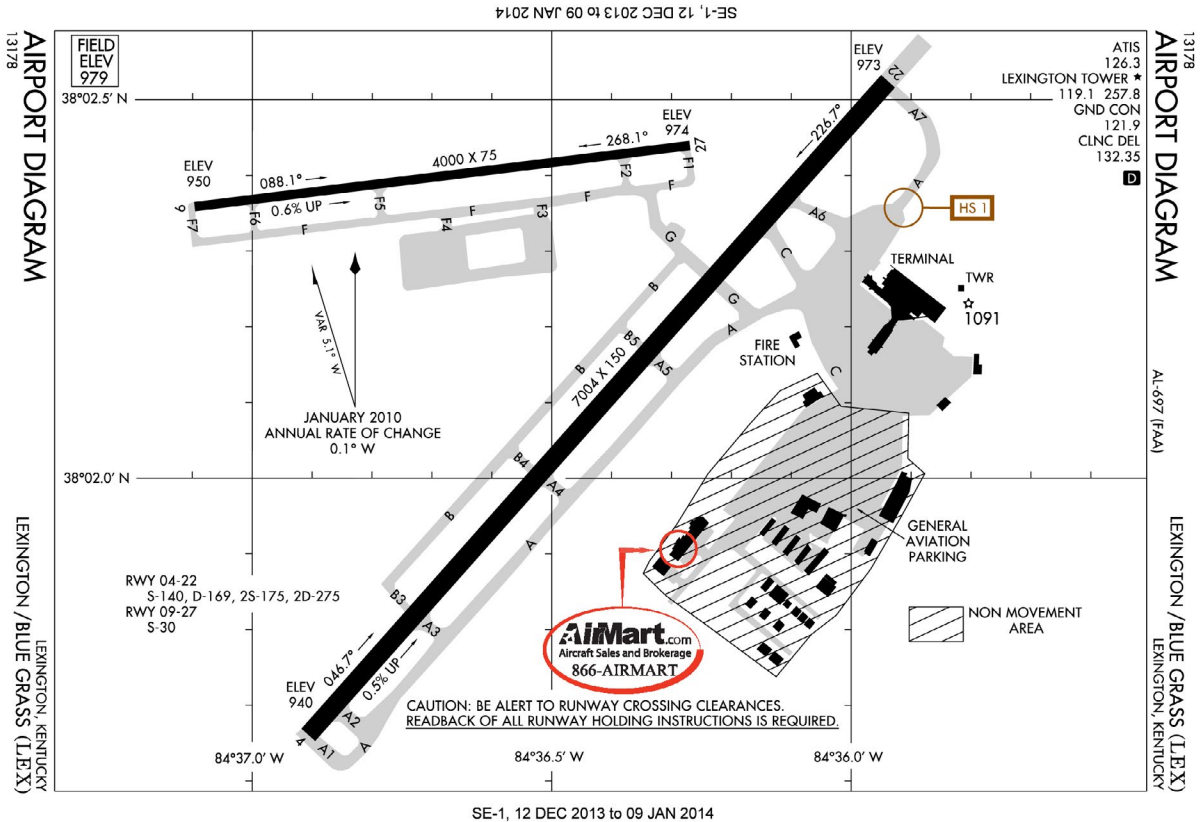

AirMart Hangar

4144 Aviator Rd

Hangar 5A-5B

KLEX

Lexington, KY 40510 USA

[Directions from the Runway](#)

KLEX Information : [Blue Grass Airport](#)

Address: 4000 Terminal Dr, Lexington, KY 40510