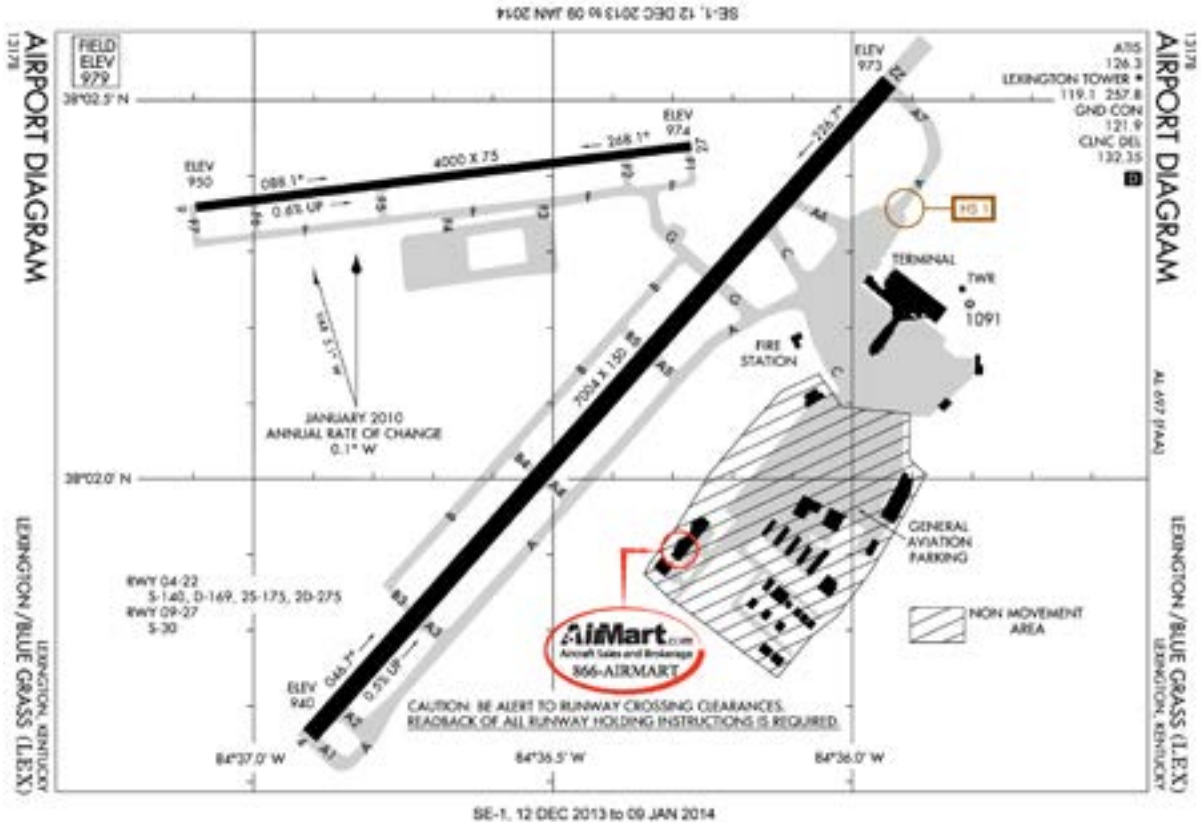

KLEX Information : [Blue Grass Airport](#)

Address: 4000 Terminal Dr, Lexington, KY 40510

Phone: (859) 425-3100

FBO Information : [TAC Air](#)

Address: 4308 Hangar Drive, Lexington, KY 40510

Phone: (859) 255-7724

Services Offered:

- AVGas and Jet A
- Quick turn fuel service available
- De-icing
- Pilot briefing area and weather information center
- Overnight and extended stay hangar and tie-down facilities
- Full service avionics and maintenance
- Phillips Performance Center
- On-site rental cars
- On-site US Customs office